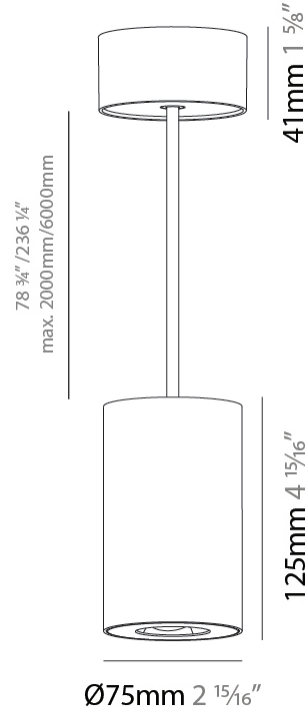

GENERAL

Series: Oiko Pro
Subseries: Oiko Pro Round
Brand: Prolicht
Division: Architectural
Mounting Type: Suspension
Mounting Location: Ceiling
Subcategory: Pendant

PHYSICAL

Shape: Cylinder
Diameter (mm): 75
Diameter (in): 2 ¹⁵/₁₆
Height (mm): 125
Height (in): 4 ¹⁵/₁₆
Light Distribution: Direct
Weight (kg): 0.769
Fixture Finish: SSR / BKV / CWI / CRY / HAB / UFT / ITA / RUA / FTG / MYG / LOD / PUS / FRO / FUP / KIA / POP / BLS / SPG / MEY / GOH / GUM / CHC / COM / ABZ / JAG / OBR / MOS / ROR
Fixture Material: Metal
Cable Details: 2,000mm / 6,000mm Cable - Options : Transparent, Black, White, Red, Orange

ELECTRICAL

Lamp Type: LED (Zhaga Standard)
Input Wattage (W): 12.9
Dimming: Tri-Mode (Non-Dimming and Phase Dimming (120Vac only) and 0-10V Dimming)
Driver Included: No
Driver Location: Remote
Driver Type: Constant Current - Universal
Driver Class: Class 2
Input Voltage (V): 120 - 277
Constant Current (MA): 350

LED

Color Temperature (°K): 2700 / 3000 / 3500 / 4000
Max. Delivered Lumen (lm): 1218 / 1214 / 1272 / 1283
Nominal Lumen (lm): 1473 / 1468 / 1538 / 1552
CRI: >90 CRI
Lamp Life (hrs): 50000

OPTICAL

Reflector°: 34
Adjustability: Fixed

RATINGS AND CERTIFICATIONS

Certified By: Certified for North American Standards
IP rating: IP20