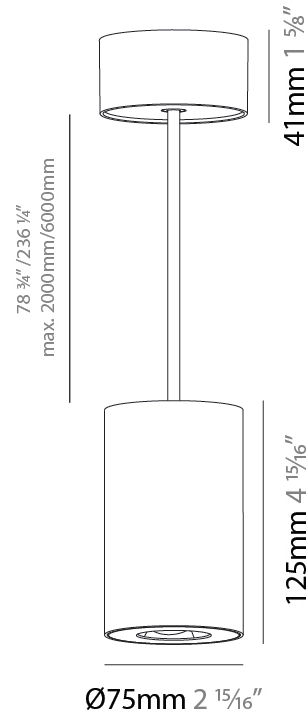

GENERAL

Series: Oiko Pro
Subseries: Oiko Pro Round
Brand: Prolicht
Division: Architectural
Mounting Type: Suspension
Mounting Location: Ceiling
Subcategory: Pendant

PHYSICAL

Shape: Cylinder
Diameter (mm): 75
Diameter (in): 2 ¹⁵/₁₆
Height (mm): 125
Height (in): 4 ¹⁵/₁₆
Light Distribution: Direct
Weight (kg): 0.769
Fixture Finish: SSR / BKV / CWI / CRY / HAB / UFT / ITA / RUA / FTG / MYG / LOD / PUS / FRO / FUP / KIA / POP / BLS / SPG / MEY / GOH / GUM / CHC / COM / ABZ / JAG / OBR / MOS / ROR
Fixture Material: Metal
Cable Details: 2,000mm / 6,000mm Cable - Options : Transparent, Black, White, Red, Orange

ELECTRICAL

Lamp Type: LED (Zhaga Standard)
Input Wattage (W): 12.9
Dimming: Tri-Mode (Non-Dimming and Phase Dimming (120Vac only) and 0-10V Dimming)
Driver Included: No
Driver Location: Remote
Driver Type: Constant Current - Universal
Driver Class: Class 2
Input Voltage (V): 120 - 277
Constant Current (MA): 350

LED

Color Temperature (°K): 2700 / 3000 / 3500 / 4000
Max. Delivered Lumen (lm): 1377 / 1372 / 1438 / 1451
Nominal Lumen (lm): 1473 / 1468 / 1538 / 1552
CRI: >90 CRI
Lamp Life (hrs): 50000

OPTICAL

Reflector°: 60
Adjustability: Fixed

RATINGS AND CERTIFICATIONS

Certified By: Certified for North American Standards
IP rating: IP20